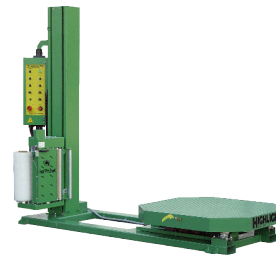

High or Low Profile

Highlight will build the correct system for your application. The Predator XS is available in either High or Low Profile. The High Profile can be easily loaded with a fork lift. The Low Profile can use an optional ramp for loading with hand pallet jacks.

HIGHLIGHT
INDUSTRIES, INC.

2694 Prairie SW
Wyoming, Michigan 49519
800-531-2465